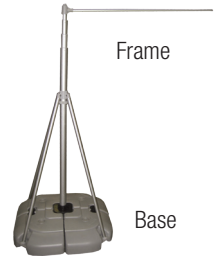

Base

Jumbo Flag has a sturdy base and a swiveling aluminum pole allowing it to withstand uncontrollable weather conditions. They are ideal for any outdoor event and exhibit.

- Large Graphic Area
- Sturdy
- Durable and Long Lasting
- Easy Set-up
- Replaceable Graphic

#### INCLUDED COMPONENTS

Frame Bag

Base Bag

Frame

Base