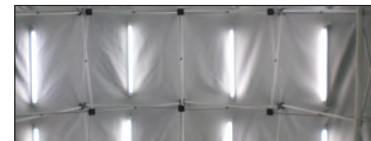

Velcro Attachments

ACCESSORIES

Printed Case Wrap

Hard Case With Table
27.5" W x 16" D x 38" H - O.D.

Light Package
Two 200 watt Halogen Lights

Backlit Kit

SIZES